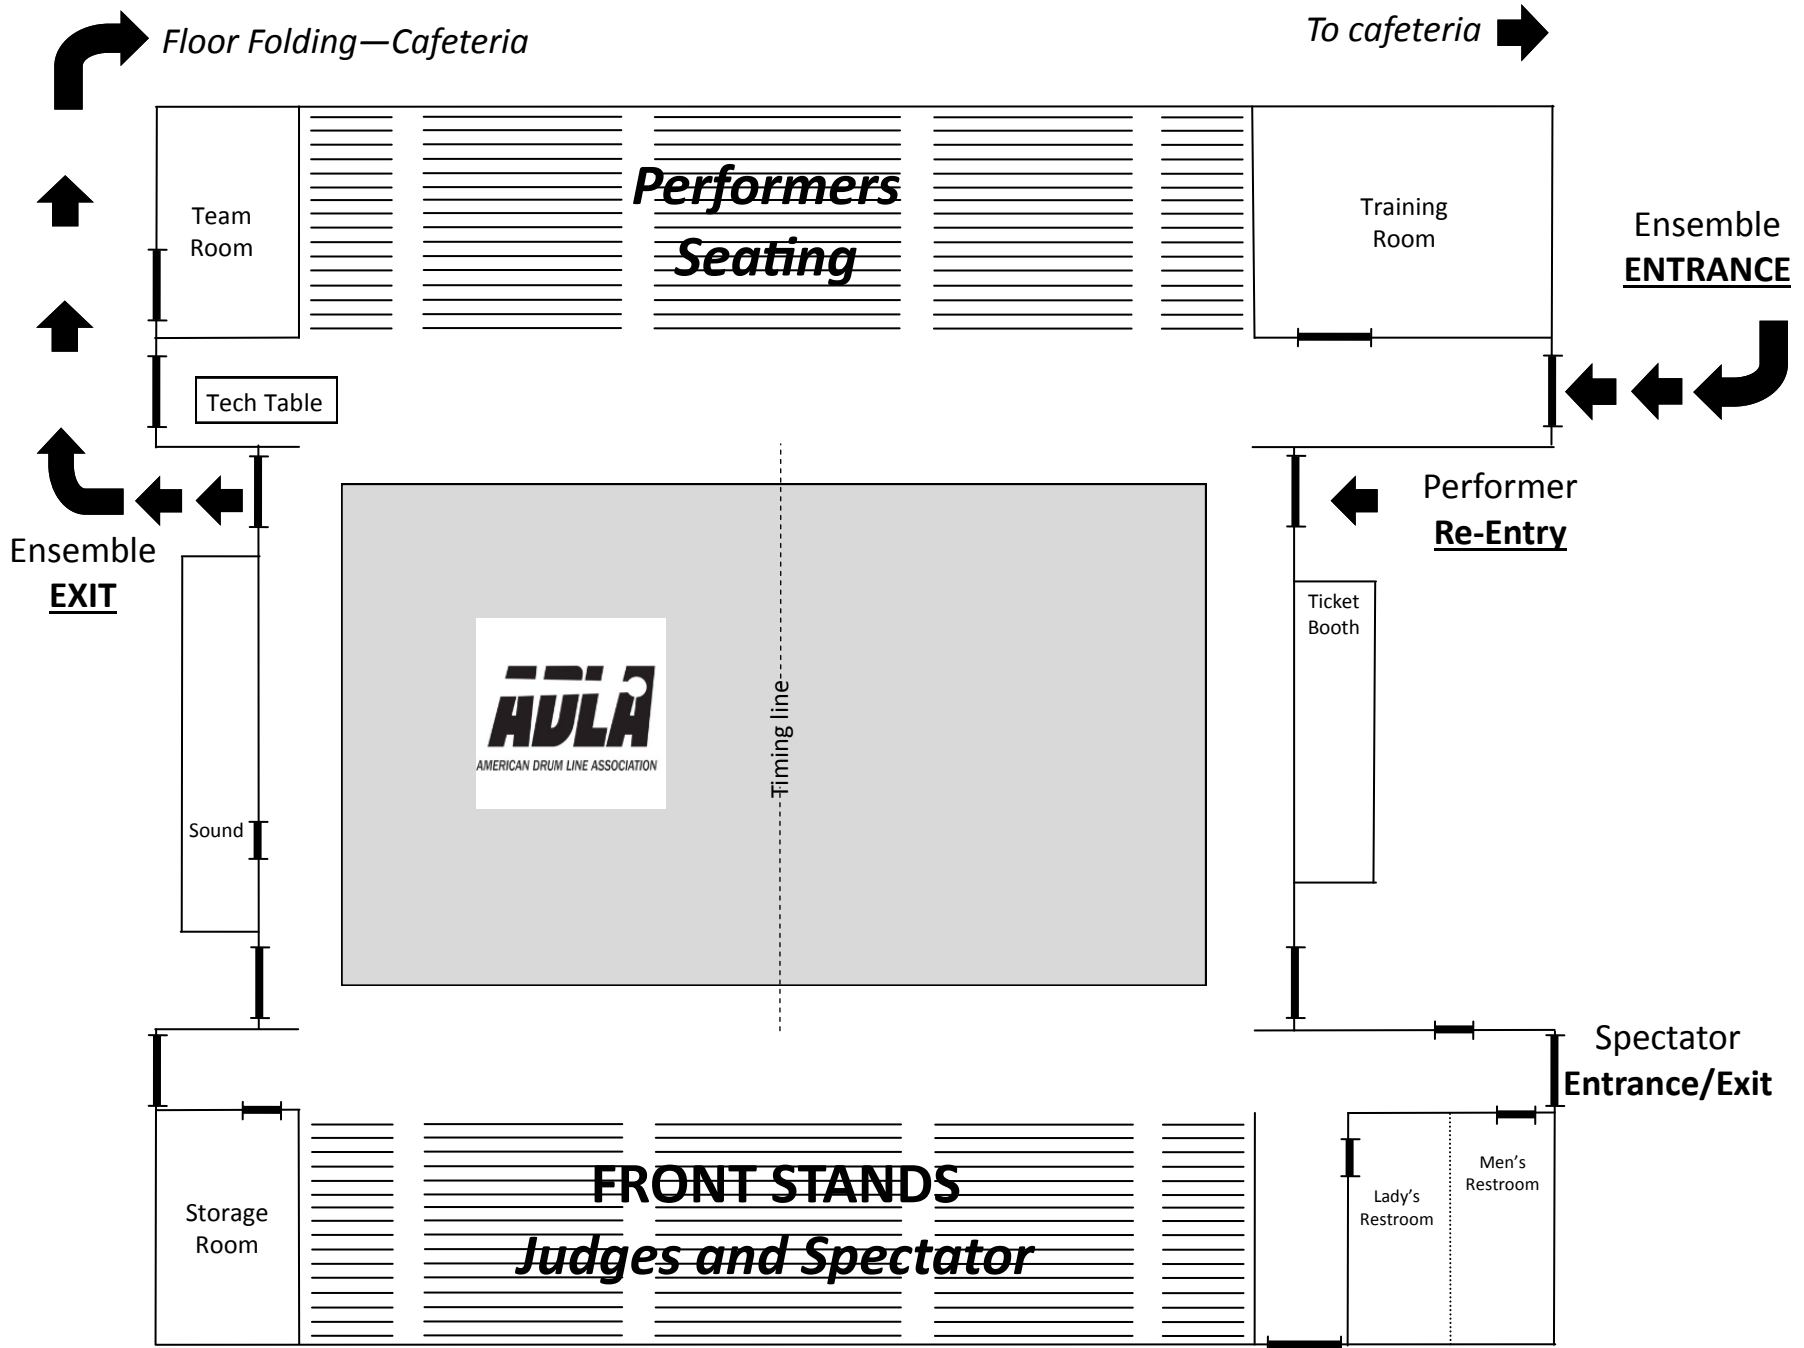

WCHS Gym - RAIN SET-UP

West Covina High School Campus Map—RAIN

RAIN PLAN

Warm up areas:

Most classrooms are surrounded by cover.

Tarp Folding:
Tarp will exit the gym and go to the cover of the K Building.

Floor Folding Area
-No Rain-

Staging & Equipment Entry/Exit

Bus Parking
NO Warm-up

Tennis Courts

Bus Parking Only
NO Warm-up

Staging & Equipment Entry

-NO PLAYING-

Judge Parking & Overflow

No outlet